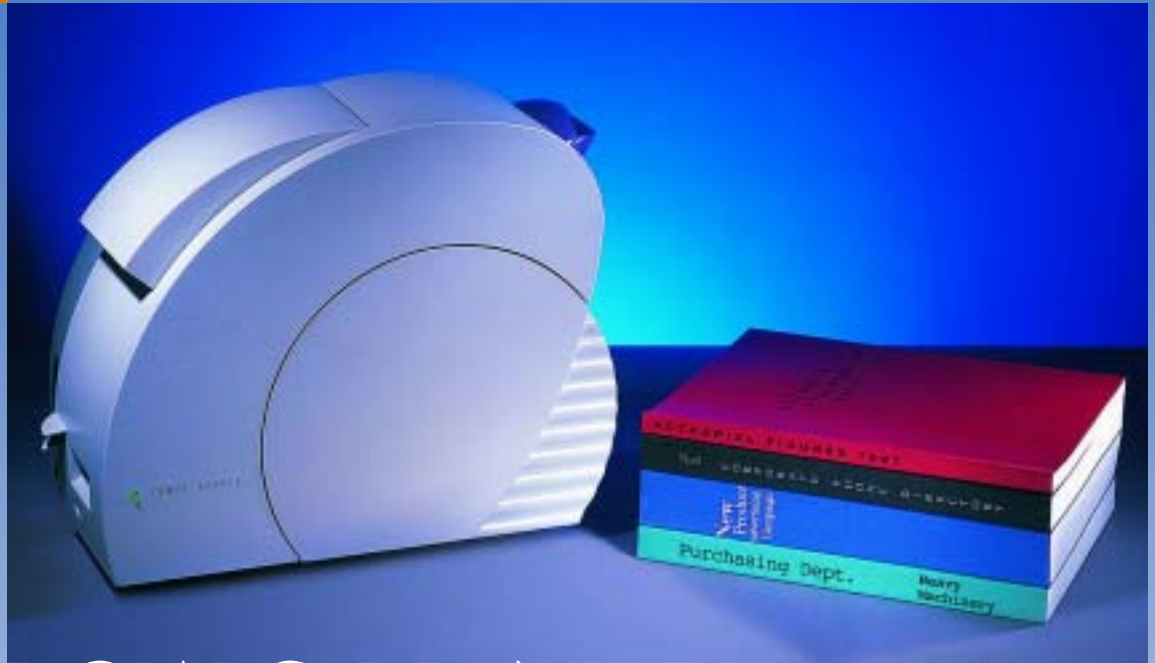

# POWIS PRINTER®

**ON-DEMAND FOIL PRINTING** Print personalized spine titles on your desktop in minutes — no die charges, no waiting for days. Print 1 or 1000 as you wish.

**PRINT CUSTOMIZED LOGOS** Add the extra distinction of your company's logo or any other custom artwork printed on the spine of your document.

**CREATE TITLES FROM THE KEYBOARD** A complete keyboard with a two-line display is included with each printer. Run your text horizontally or vertically in any of 10 different fonts.

**PREVIEW LAYOUT ON YOUR PC** You have the option to design and preview the final titling of your spine — in its actual colors with the type sizes and styles you select.

## POWIS PRINTER®

The PowisPrinter® is flexible, versatile and user-friendly. It works with its own keyboard. A variety of popular fonts in as many as ten different typefaces gives you excellent design flexibility. Or you can connect it directly to your PC and use virtually any resident font. Even more, you can scan your company logo or other graphics and print them right on the document's spine and match the foil colors to your custom-printed Foilfast™ cover. Either way, the PowisPrinter® gives your document — and your company — instant identity, image and recognition.